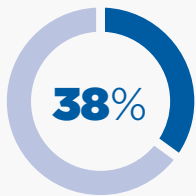

WHY EXHIBIT AT FRANCHISE EXPO SOUTH?

We deliver the most qualified leads!

Before Attending Franchise Expo South, Our Attendees:

visited with a franchise brand