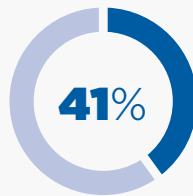

had conversations with 1 or more franchise brands